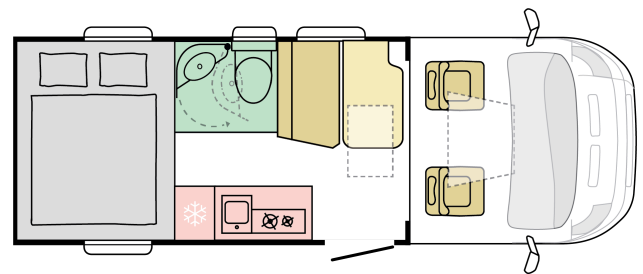

COMPACT MAX SP

Supreme RHD

DAY LAYOUT

NIGHT LAYOUT

6460
body length
(mm)

2170
total width (mm)

2830
total height
(mm)

2973
(WITHOUT
ALL
INCLUSIVE
PACK)