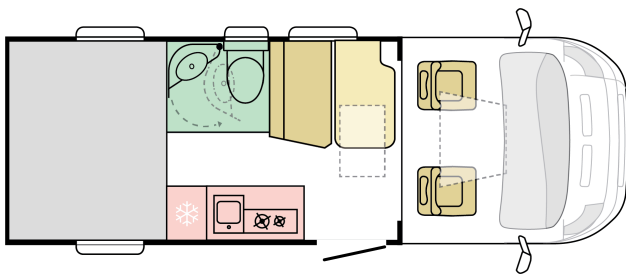

COMPACT MAX SP

Supreme RHD

DAY LAYOUT

NIGHT LAYOUT

6460
body length
(mm)

2170
total width (mm)

2830
total height
(mm)

2973
(WITHOUT
ALL
INCLUSIVE
PACK)